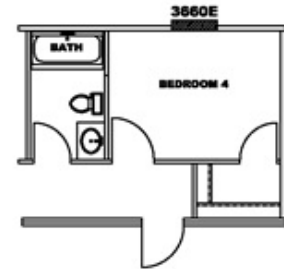

NAVIGATOR

NAVIGATOR Floor plan number: SGI015191TNAB

3 beds • 2 baths • 1344 sq.ft. • 28' width • 48' depth

Our home building facilities invest in continuous product and process improvements. Plans, dimensions, features, materials, specifications and availability are subject to change without notice or obligation. Renderings and floor plans are representative likenesses of our homes and may differ from the actual homes. We invite you to tour a Home Center near you and inspect the highest value in quality housing available or call (606) 874-0505 to speak with a Home Consultant. Copyright 2017, CMH. All rights reserved.