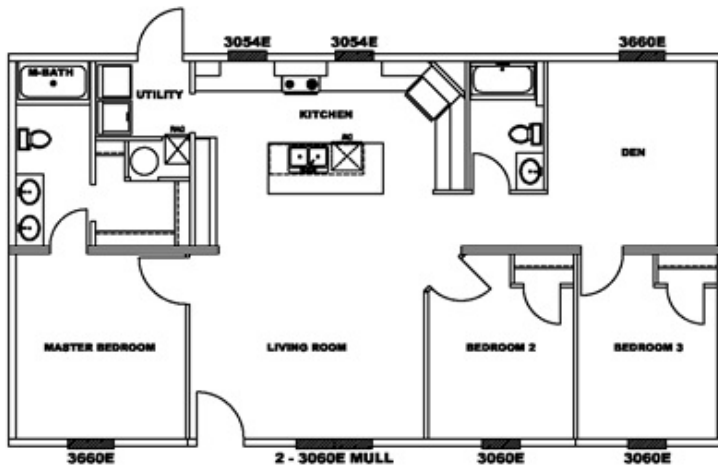

NAVIGATOR

NAVIGATOR Floor plan number: SGI015191TNAB

3 beds • 2 baths • 1344 sq.ft. • 28' width • 48' depth

Our home building facilities invest in continuous product and process improvements. Plans, dimensions, features, materials, specifications and availability are subject to change without notice or obligation. Renderings and floor plans are representative likenesses of our homes and may differ from the actual homes. We invite you to tour a Home Center near you and inspect the highest value in quality housing available or call (606) 874-0505 to speak with a Home Consultant. Copyright 2017, CMH. All rights reserved.