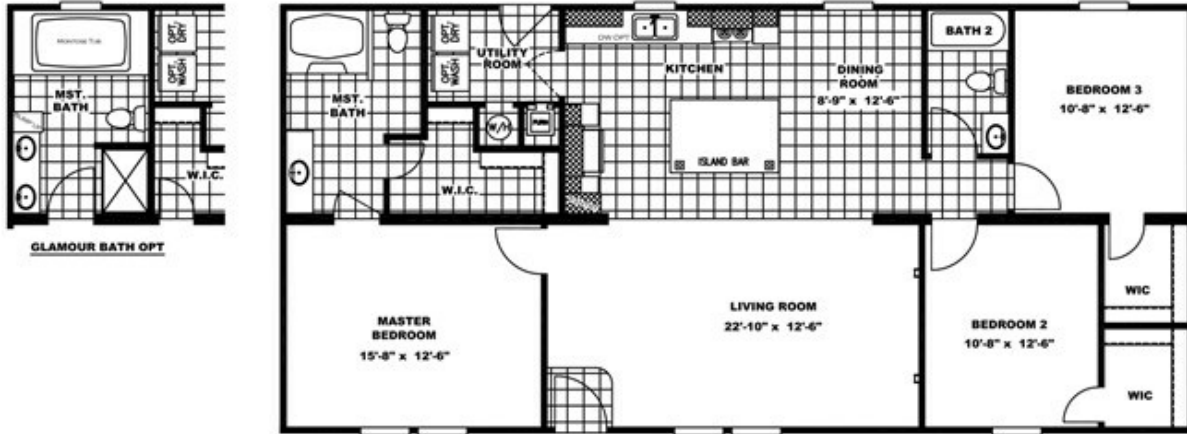

# POWER PLAY 56

# POWER PLAY 56 Model number: 25SPL28563BH16S

3 beds • 2 baths • 1568 sq.ft. • 28' width • 56' depth

Our home building facilities invest in continuous product and process improvements. Plans, dimensions, features, materials, specifications and availability are subject to change without notice or obligation. Renderings and floor plans are representative likenesses of our homes and may differ from the actual homes. We invite you to tour a Home Center near you and inspect the highest value in quality housing available or call (606) 874-0505 to speak with a Home Consultant. Copyright 2017, CMH. All rights reserved.