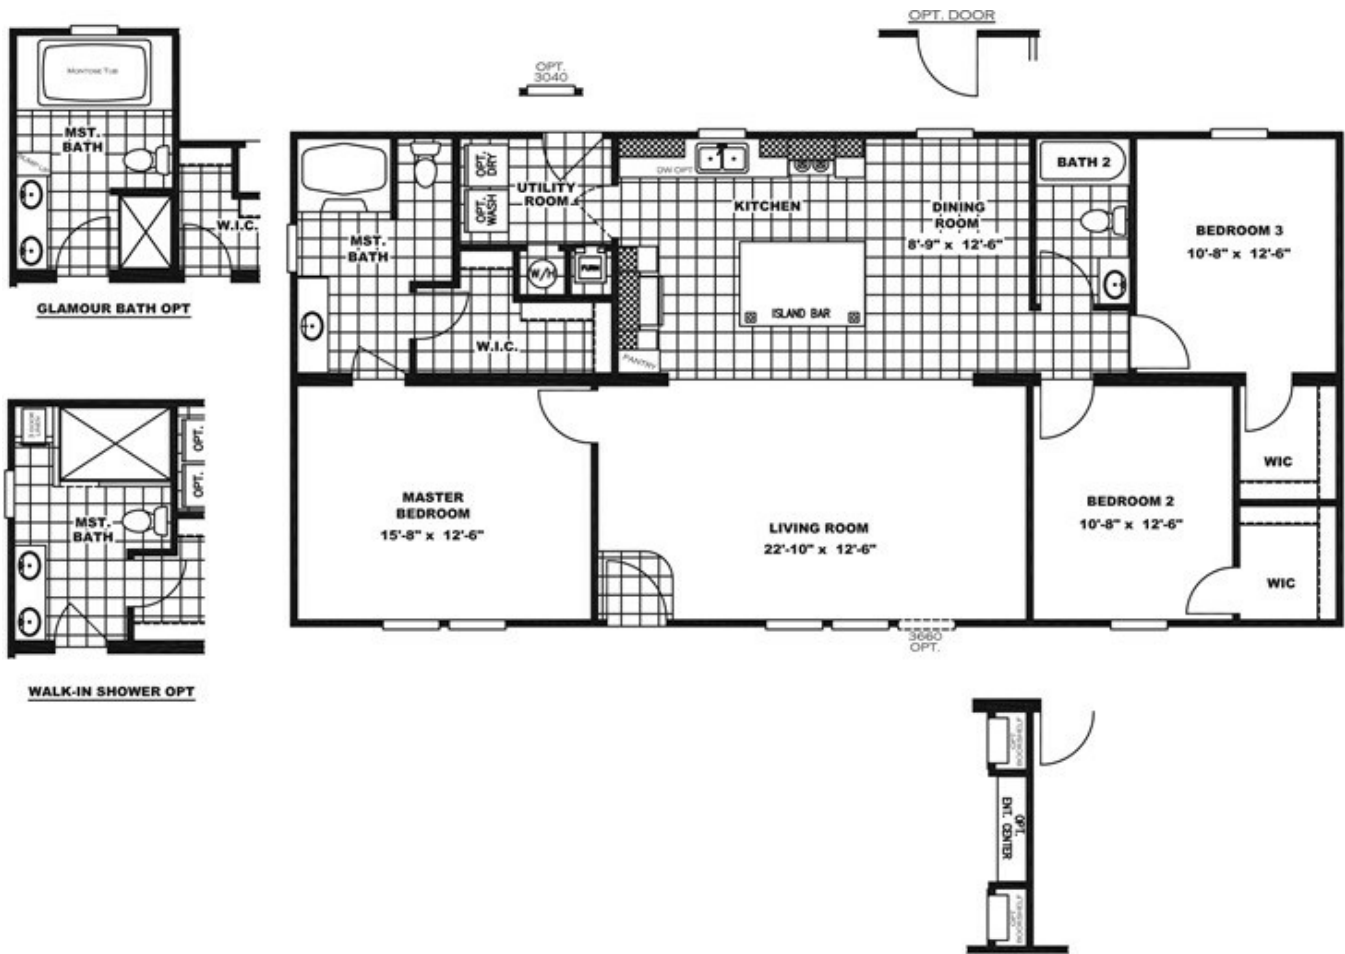

# POWER PLAY 56

**POWER PLAY 56** Floor plan number: CLR030719TNAB  
3 beds • 2 baths • 1568 sq.ft. • 28' width • 56' depth

Our home building facilities invest in continuous product and process improvements. Plans, dimensions, features, materials, specifications and availability are subject to change without notice or obligation. Renderings and floor plans are representative likenesses of our homes and may differ from the actual homes. We invite you to tour a Home Center near you and inspect the highest value in quality housing available or call (606) 874-0505 to speak with a Home Consultant. Copyright 2017, CMH. All rights reserved.